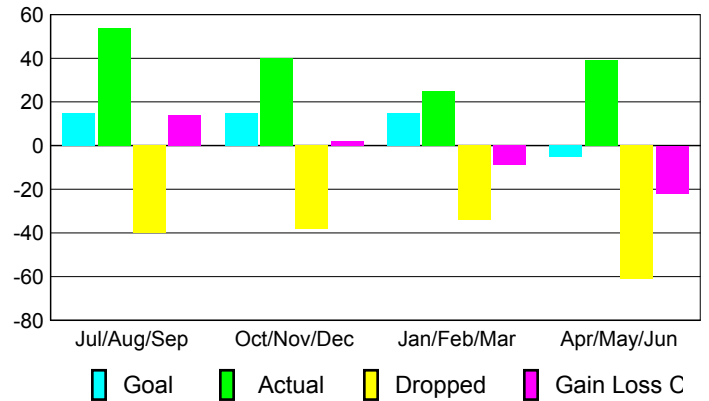

Membership Results 2008-2009

Goal, New, Dropped, Gain/Loss

Comparison of Membership Gain/Loss

Current Year Compared to the Previous Year