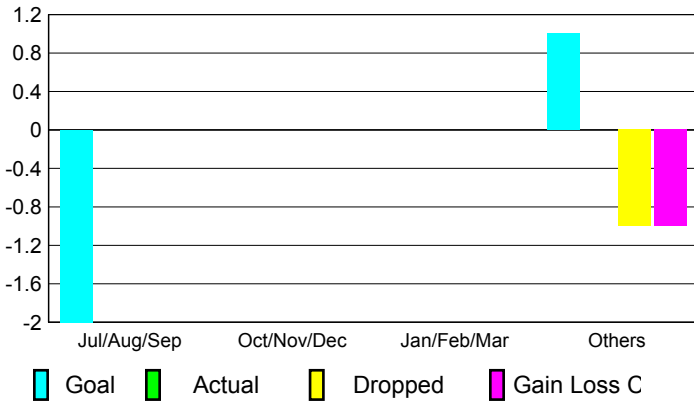

2008-2009 GMT Quarterly Report for District (or Undistricted) District 201V2

GMT: Anthony 'Tony' J Benbow

Location: AUSTRALIA

GMT CA: 7

CLUBS

Club Results 2008-2009

Clubs 2007-2008

Month	New Club Goal	Actual New Clubs	Actual Dropped Clubs	Gain/Loss of Clubs	Gain/Loss of Clubs
Jul/Aug/Sep	-2	0	0	0	1
Oct/Nov/Dec	0	0	0	0	0
Jan/Feb/Mar	0	0	0	0	0
Apr/May/June	1	0	-1	-1	0
Totals	-1	0	-1	-1	1

Club Results 2008-2009

Goal, New, Dropped, Gain/Loss

Comparison of Club Gain/Loss

Current Year Compared to the Previous Year

YTD Status Quo Clubs 2008-2009

Status Quo Clubs Compared to Status Quo Members

MEMBERSHIP

Membership Results 2008-2009

Membership 2007-2008

Month	Net Memb Goal	Actual New Memb	Actual Dropped Memb	Gain/Loss of Memb	Gain/Loss of Memb
Jul/Aug/Sep	15	54	-40	14	-2
Oct/Nov/Dec	15	40	-38	2	16
Jan/Feb/Mar	15	25	-34	-9	-13
Apr/May/June	-5	39	-61	-22	-26
Totals	40	158	-173	-15	-25