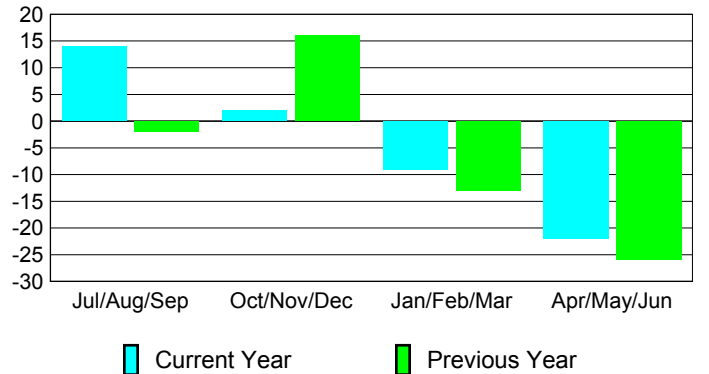

Membership Results 2008-2009

Membership 2007-2008

Month	Net Memb Goal	Actual New Memb	Actual Dropped Memb	Gain/Loss of Memb	Gain/Loss of Memb
Jul/Aug/Sep	15	54	-40	14	-2
Oct/Nov/Dec	15	40	-38	2	16
Jan/Feb/Mar	15	25	-34	-9	-13
Apr/May/June	-5	39	-61	-22	-26
Totals	40	158	-173	-15	-25

Membership Results 2008-2009

Goal, New, Dropped, Gain/Loss

Comparison of Membership Gain/Loss

Current Year Compared to the Previous Year

Gender Comparison 2008-2009

Jul/Aug/Sep

Oct/Nov/Dec

Jan/Feb/Mar

Apr/May/June

Male

Female